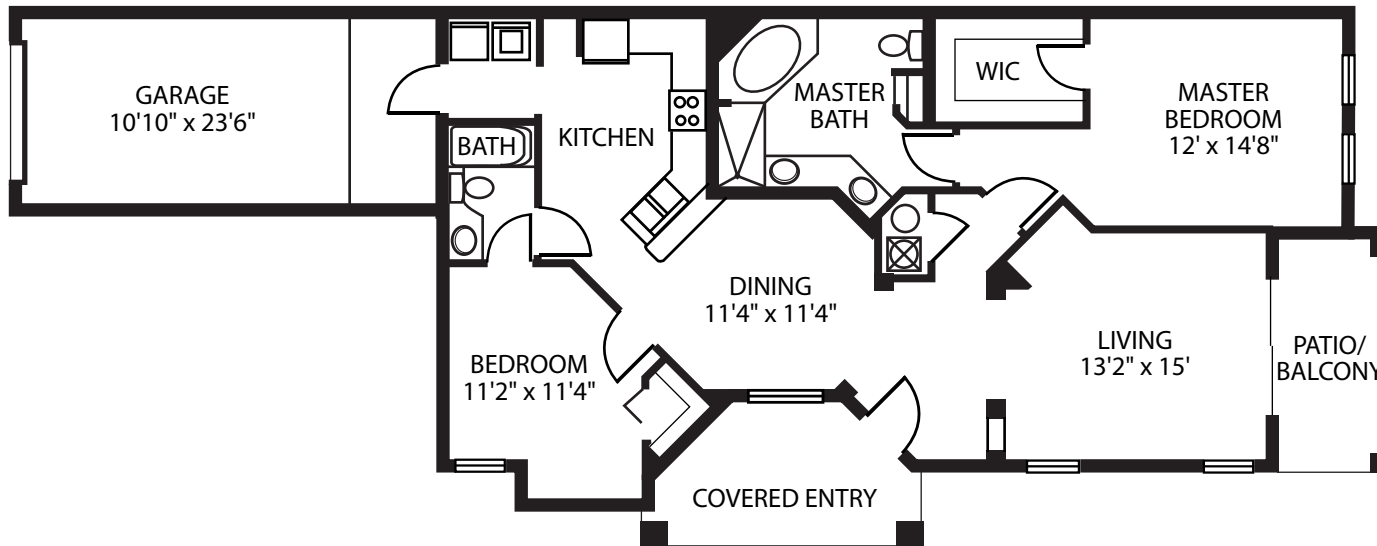

THE ASHLEY
2 Bedrooms & 2 Baths
Approx. 1322 sq. ft.

561.470.0692 · 20525 South Charleston · Boca Raton, FL 33434 · www.CharlestonBocaRaton.com

Managed by
LINCOLN PROPERTY COMPANY

Square Footage Approximate • Floor plan variations may occur by location