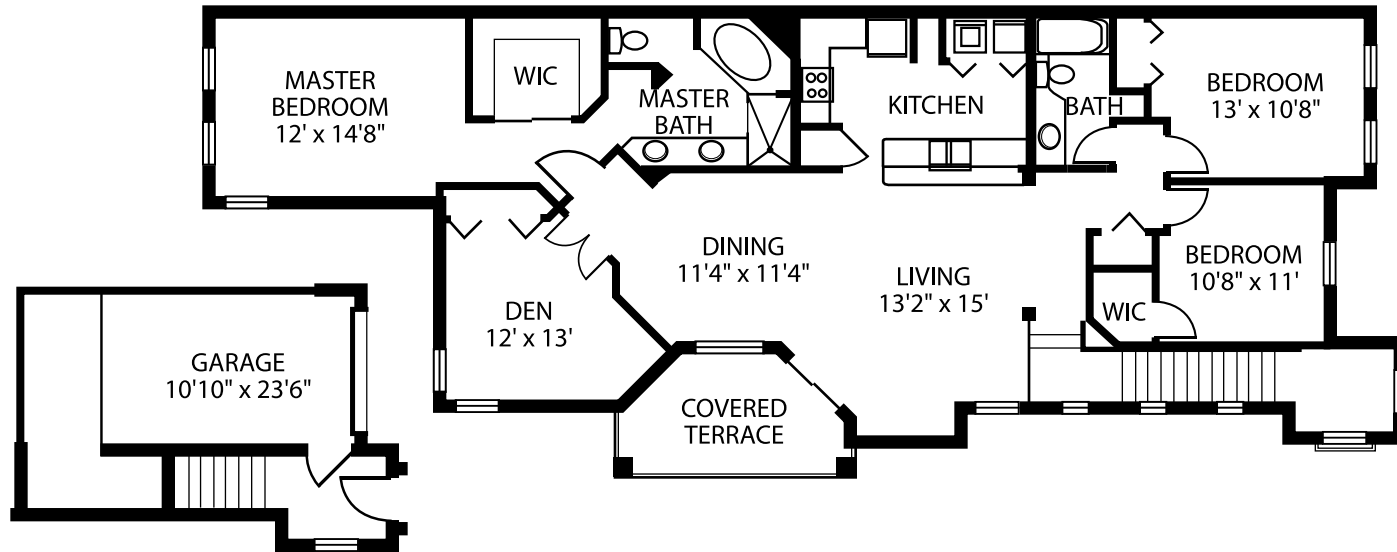

THE COURTENAY
4 Bedrooms & 2 Baths
Approx. 1824 sq. ft.

561.470.0692 · 20525 South Charleston · Boca Raton, FL 33434 · www.CharlestonBocaRaton.com

Managed by
LINCOLN PROPERTY COMPANY

Square Footage Approximate • Floor plan variations may occur by location